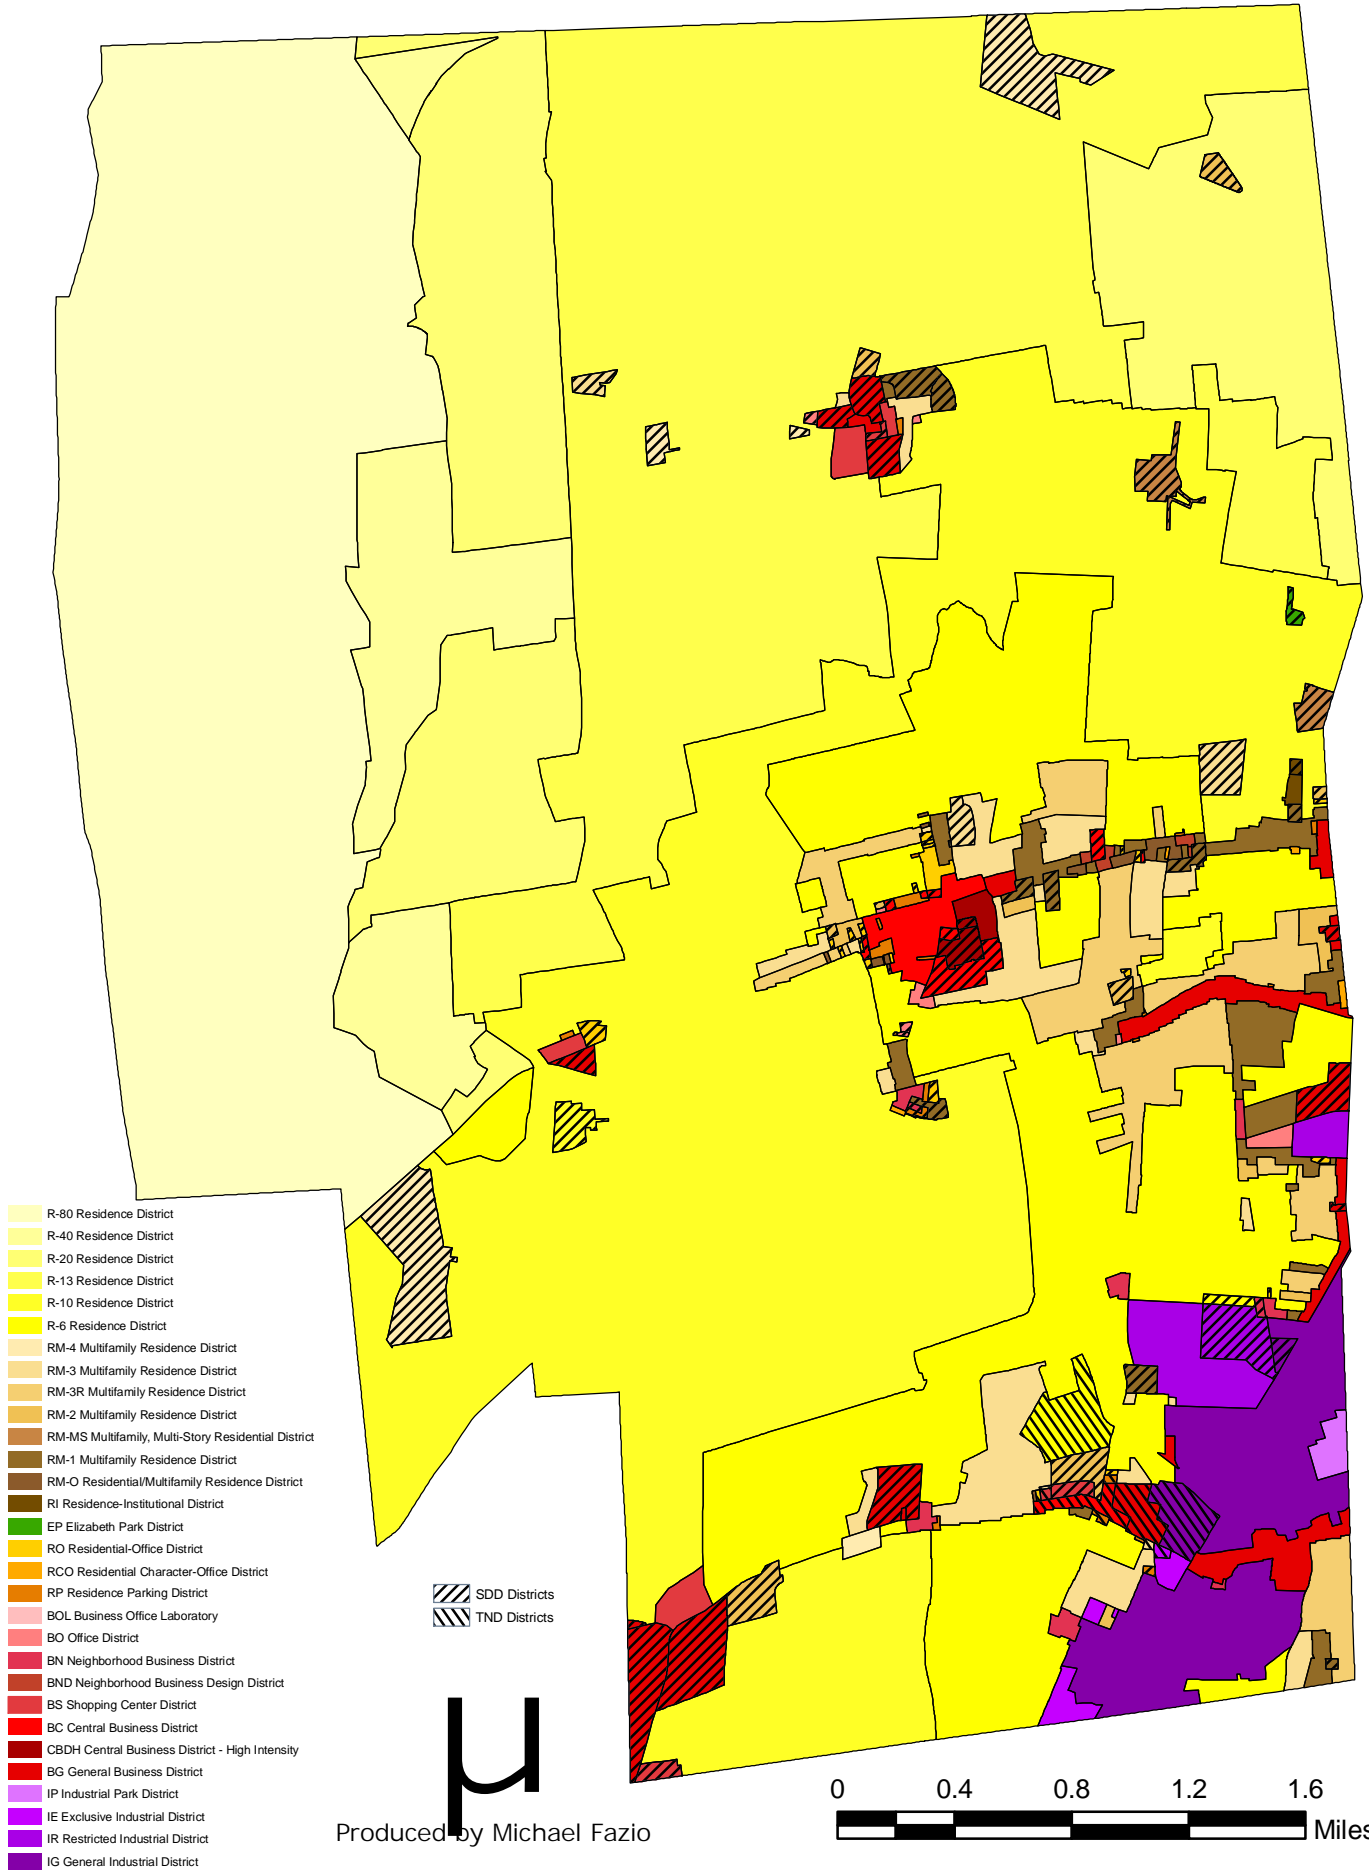

# West Hartford Zoning

- R-80 Residence District
- R-40 Residence District
- R-20 Residence District
- R-13 Residence District
- R-10 Residence District
- R-6 Residence District
- RM-4 Multifamily Residence District
- RM-3 Multifamily Residence District
- RM-3R Multifamily Residence District
- RM-2 Multifamily Residence District
- RM-MS Multifamily, Multi-Story Residential District
- RM-1 Multifamily Residence District
- RM-O Residential/Multifamily Residence District
- RI Residence-Institutional District
- EP Elizabeth Park District
- RO Residential-Office District
- RCO Residential Character-Office District
- RP Residence Parking District
- BOL Business Office Laboratory
- BO Office District
- BN Neighborhood Business District
- BND Neighborhood Business Design District
- BS Shopping Center District
- BC Central Business District
- CBDH Central Business District - High Intensity
- BG General Business District
- IP Industrial Park District
- IE Exclusive Industrial District
- IR Restricted Industrial District
- IG General Industrial District

SDD Districts  
 TND Districts

Produced by Michael Fazio